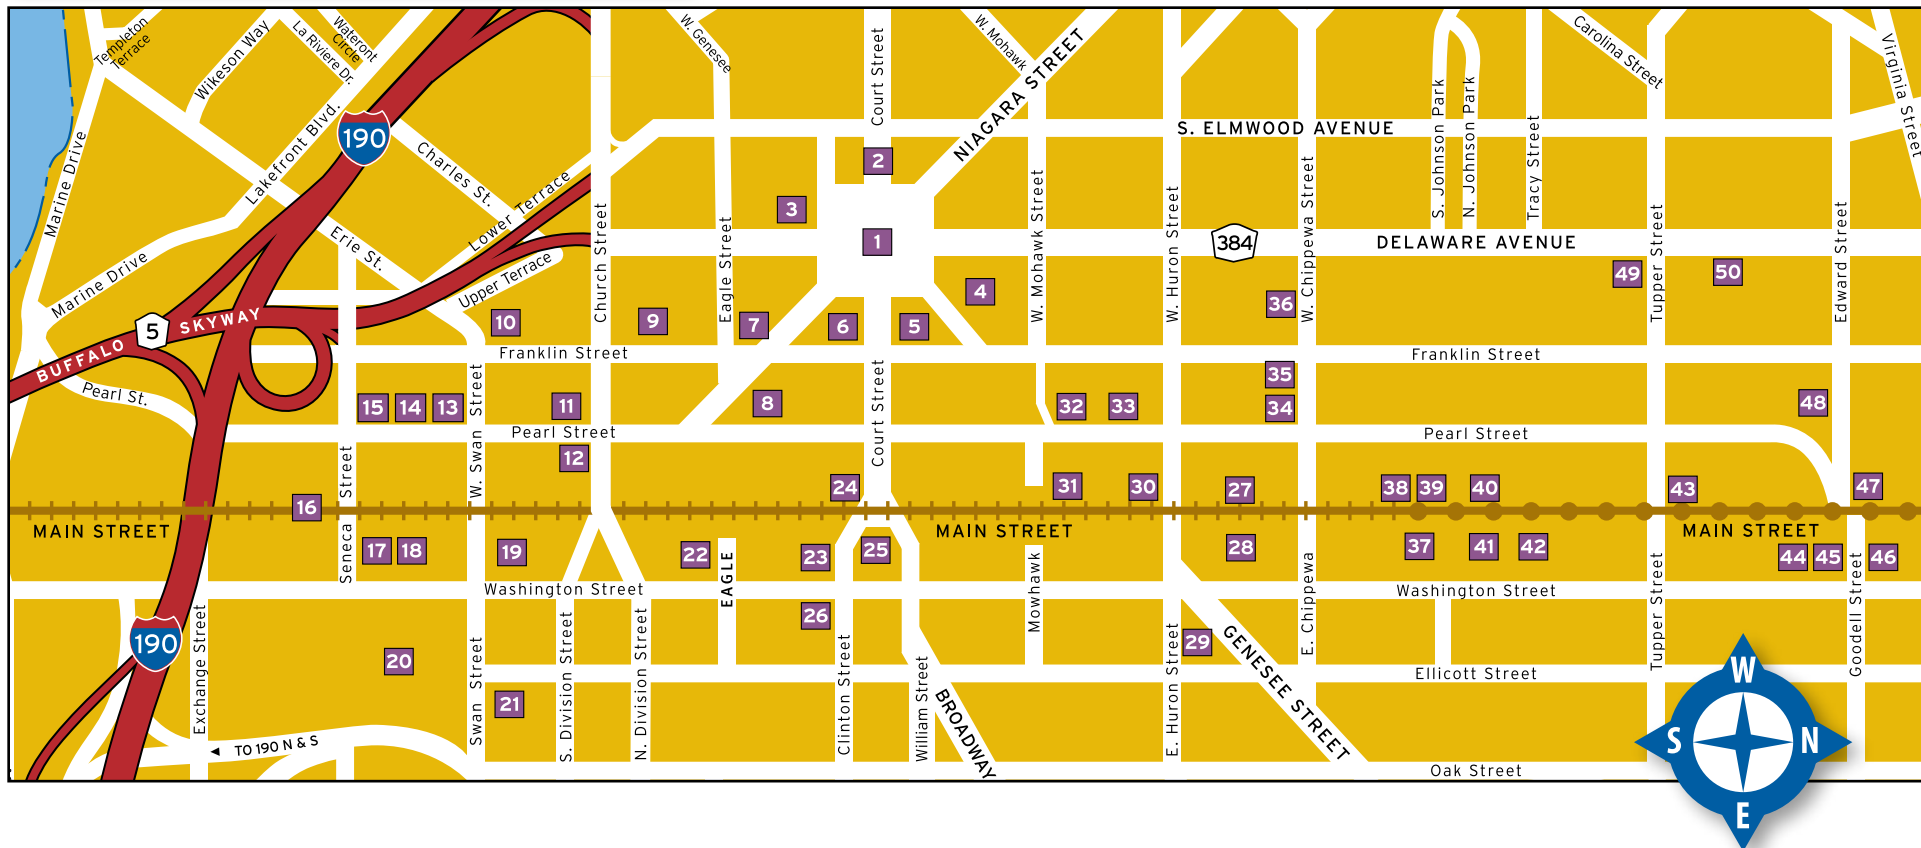

BUFFALO TOURS

- | | | | | |
|---------------------------|-----------------------------|---------------------------|---------------------------------------|---------------------------------------|
| 1 McKinley Monument | 11 Guaranty Building | 21 Old Post Office/ECC | 31 Belasario/
L.L. Berger Building | 41 Irish Classical Theatre |
| 2 Buffalo City Hall | 12 St. Paul's Cathedral | 22 One M&T Plaza | 32 YMCA Building/
Olympic Towers | 42 Hostelling International |
| 3 Buffalo City Courthouse | 13 Dun Building | 23 Brisbane Building | 33 Ancient Landmarks Lodge | 43 Ansonia Building |
| 4 Statler Towers | 14 Webb Building | 24 Liberty Building | 34 Prima Pizza Pasta | 44 Spaulding Building |
| 5 NYS Office Building | 15 Lower Pearl Street | 25 Lafayette Square | 35 Calumet Building | 45 Sidway Building |
| 6 US Courthouse | 16 HSBC Center | 26 Lafayette Hotel | 36 Root Building | 46 Courier-Express Building |
| 7 110 Franklin Street | 17 Marine Trust Company | 27 Fountain Plaza | 37 Market Arcade | 47 St. Louis Church |
| 8 Family Court Building | 18 Stanton Building | 28 M&T Center | 38 Levy King & White | 48 Cyclorama Building/
Oldest Tree |
| 9 Old County Hall | 19 Ellicott Square Building | 29 Niagara Mohawk | 39 Theare Place | 49 Asbury United
Methodist Church |
| 10 St. Joseph's Cathedral | 20 Coca-Cola Field | 30 Hyatt Regency Building | 40 Shea's Buffalo | 50 Trinity Church |